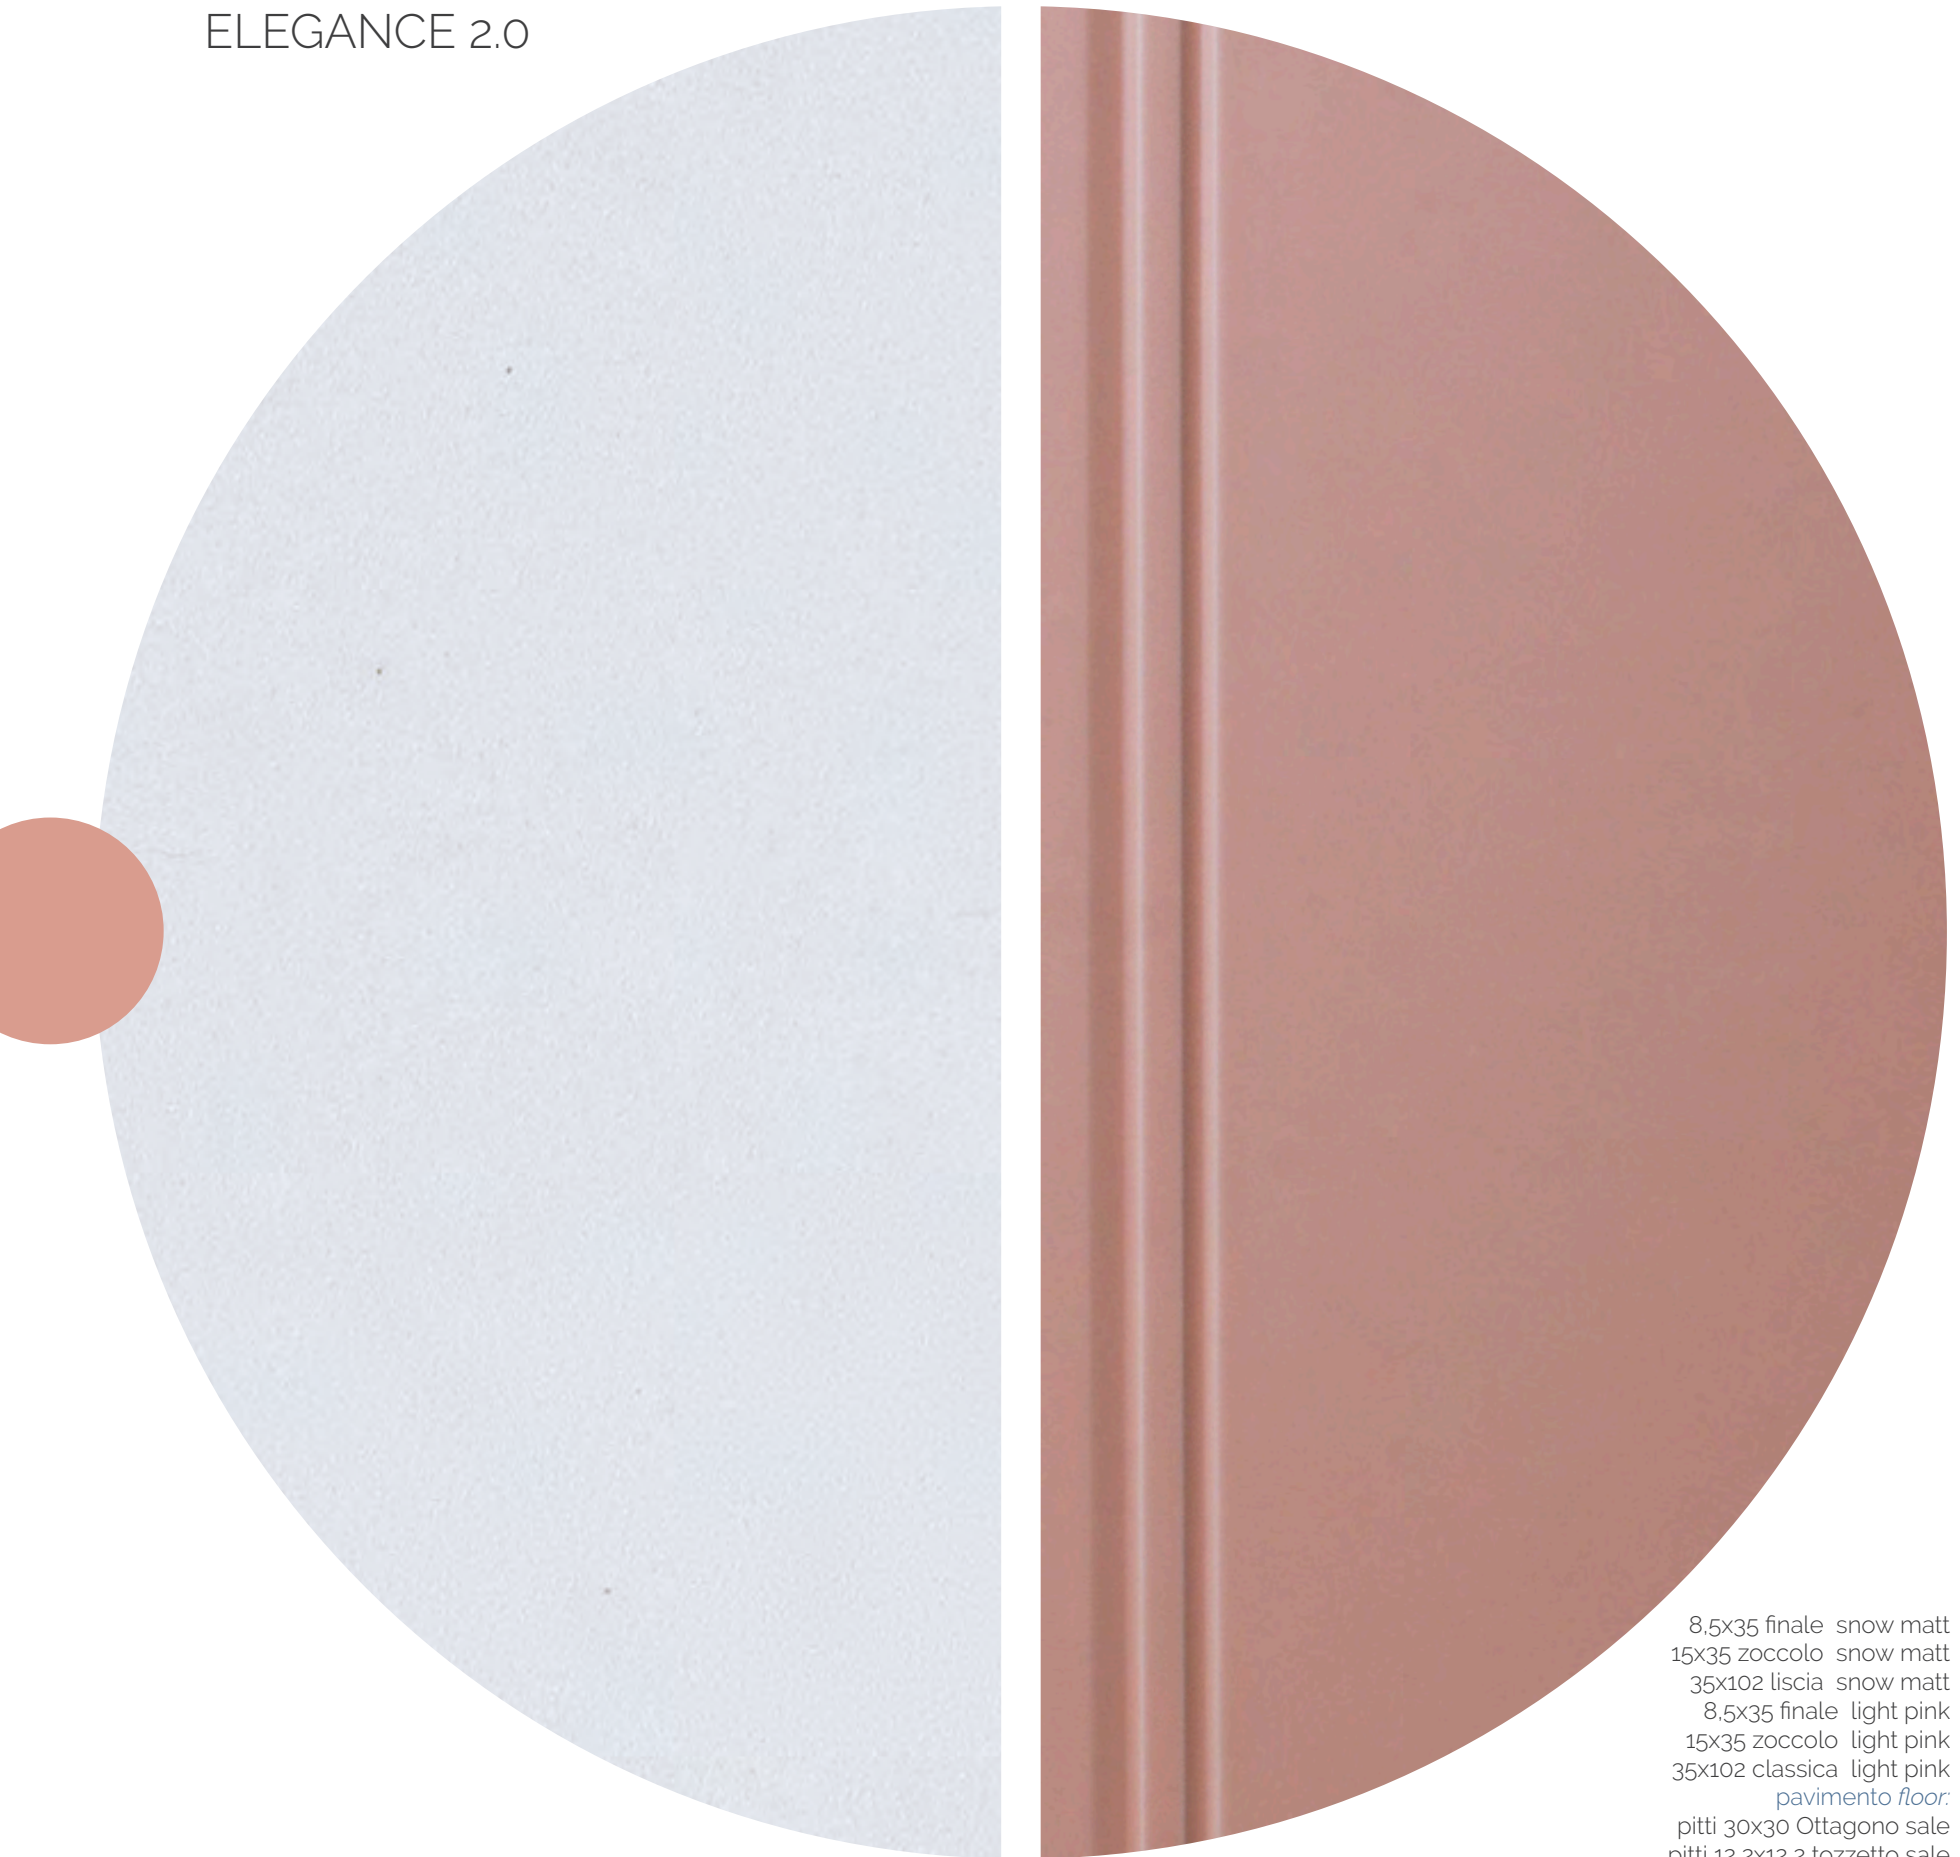

ELEGANCE 2.0

8,5x35 finale snow matt
15x35 zoccolo snow matt
35x102 liscia snow matt
8,5x35 finale light pink
15x35 zoccolo light pink
35x102 classica light pink
pavimento floor:
pitti 30x30 Ottagono sale
pitti 12,2x12,2 tozzetto sale